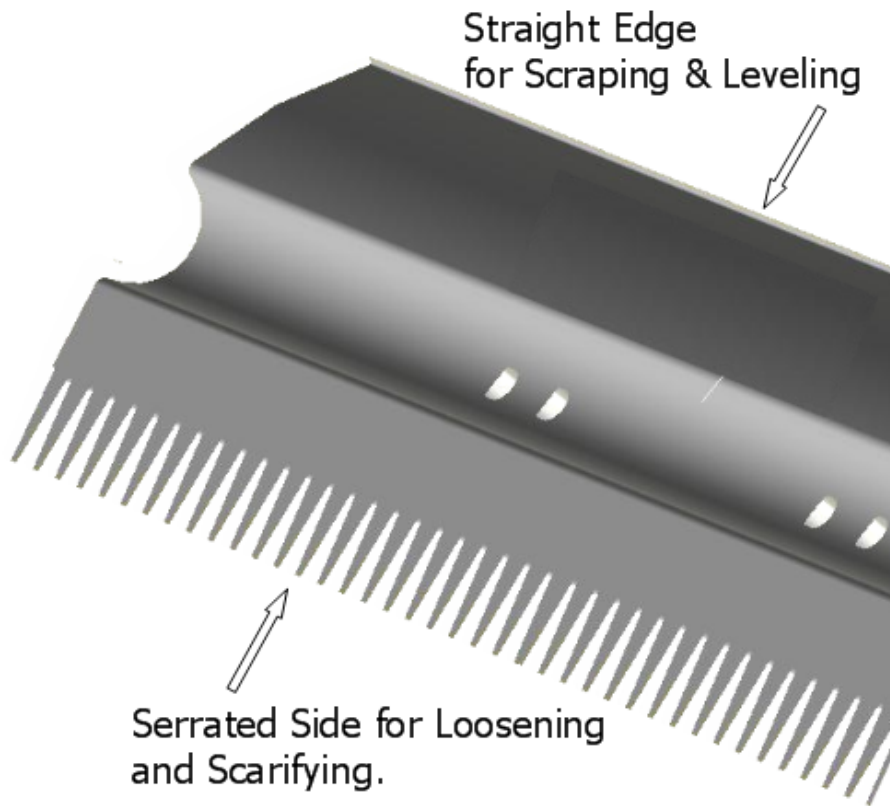

# Lute Scarifier

**HAR  
TRU**  
CLAY COURTS

# Surface Scarifiers

The Lute Scarifier is an all-aluminum combination tool for scarifying, leveling and removing loose granules. It is strong and sturdy, yet light enough to use all day. This tool is also excellent for spreading new material during top-dressing. The concave shape of the 30" wide blade allows the tool to "float" along the surface, without grabbing or digging in. Two sizes are available.

## Features Include:

- All Aluminum Alloy
- Light weight
- 2 tools in one
- 2 sizes to choose from

### Specifications for 30"

Product Number = 1430  
Blade = 30" Wide  
Handle = 72" Long  
Shipping Weight = 5 lbs.  
Shipping Dimensions = 73" X 4" X 2 1/2"