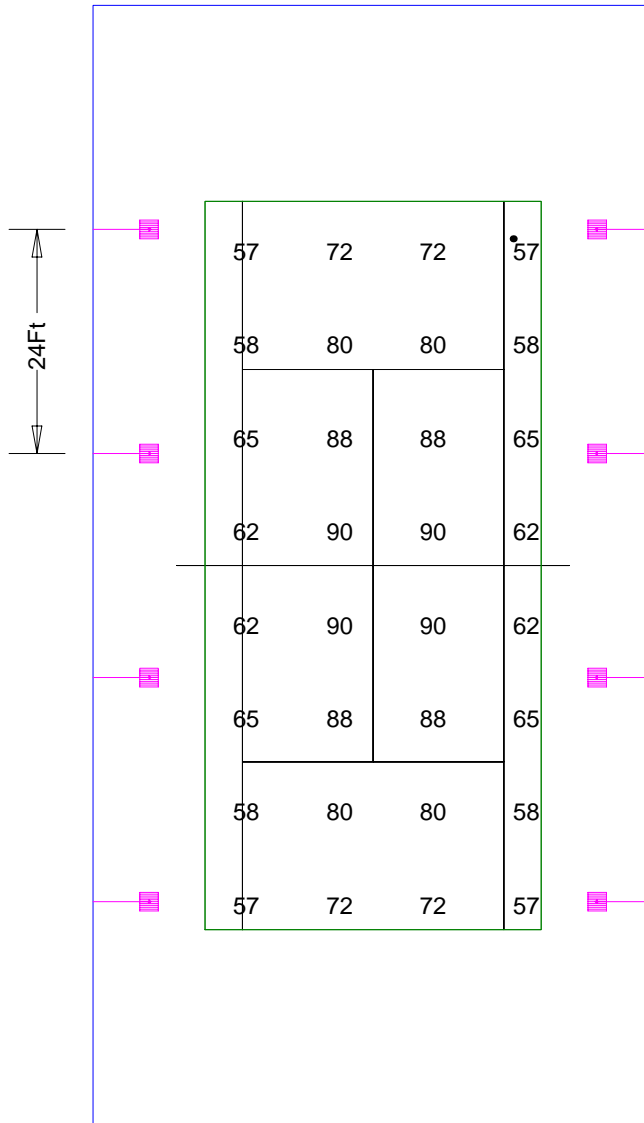

PROFESSIONAL 8 POLE 8 LIGHT SYSTEM

Statistical Area Summary				
Avg	Max	Min	Avg/Min	Max/Min
71.50	90.0	57.0	1.25	1.58

SINGLE COURT 60X120

Luminaire Schedule					
Symbol	Qty	Arrangement	Lumens	LLF	Description
	8	SINGLE	110000	1.000	Professional Series T4T-1000MH-Single @ 20' mtg. ht.