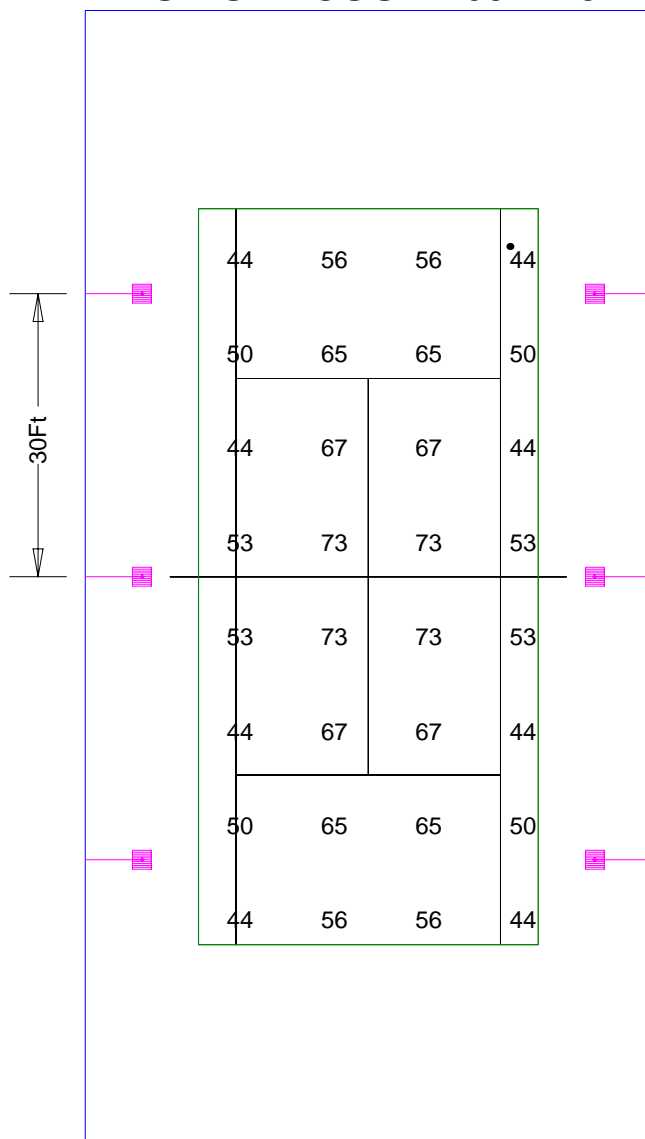

PROFESSIONAL 6 POLE 6 LIGHT SYSTEM

Statistical Area Summary				
Avg	Max	Min	Avg/Min	Max/Min
56.50	73.0	44.0	1.28	1.66

SINGLE COURT 60X120

Luminaire Schedule					
Symbol	Qty	Arrangement	Lumens	LLF	Description
	6	SINGLE	110000	1.000	Professional Series T4T-1000MH-Single @ 20' mtg. ht.