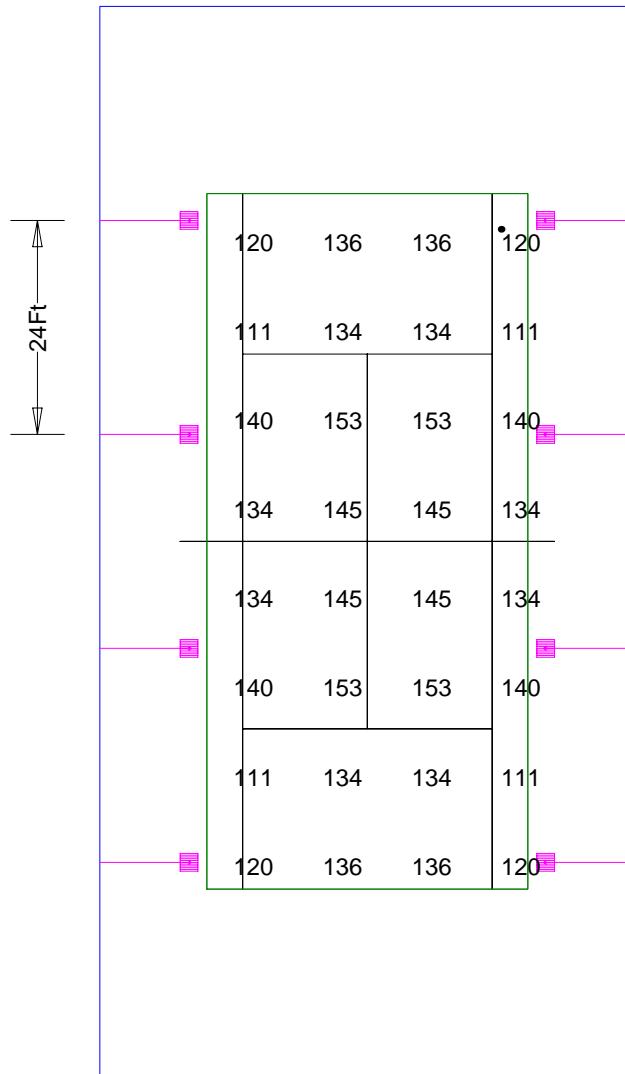

ADVANTAGE SERIES 8 POLE 8 LIGHT SYSTEM

Statistical Area Summary				
Avg	Max	Min	Avg/Min	Max/Min
134.13	153	111	1.21	1.38

SINGLE COURT 60X120 5' ARMS

Luminaire Schedule					
Symbol	Qty	Arrangement	Lumens	LLF	Description
—■	8	SINGLE	120000	1.000	Advantage Series T4T-1000PS-Single @ 24' mtg. ht.