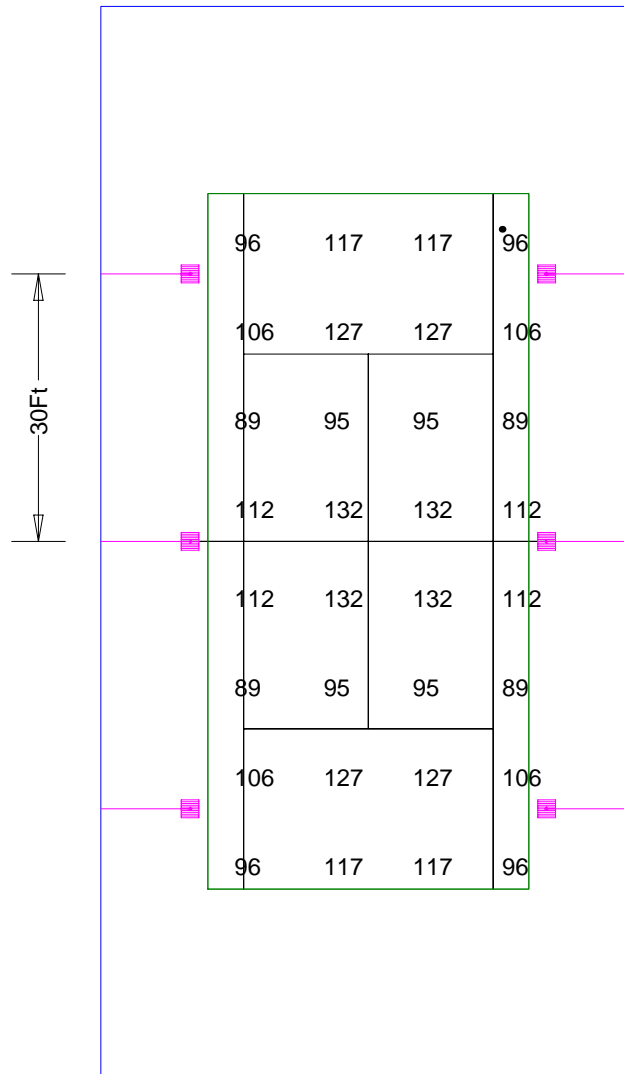

ADVANTAGE SERIES 6 POLE 6 LIGHT SYSTEM

Statistical Area Summary				
Avg	Max	Min	Avg/Min	Max/Min
109.25	132	89.0	1.23	1.48

SINGLE COURT 60X120 5' ARMS

Luminaire Schedule					
Symbol	Qty	Arrangement	Lumens	LLF	Description
—■	6	SINGLE	120000	1.000	Advantage Series T4T-1000PS-Single @ 24' mtg. ht.